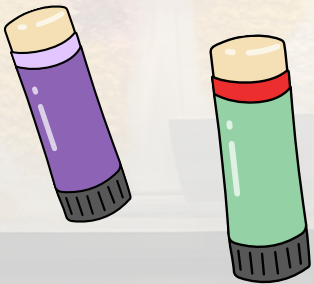

2 BIG ERASERS

PENCIL SHARPENER

Stuffed Animals
6-9

2 HIGHLIGHTERS

WHAT IS IN A PSILY
PENCIL POUCH?

2 GLUE
STICKS

PENCIL POUCH
WITH ZIPPER

SCISSORS

6 PENS

2 DRY
ERASE
MARKERS

12 PENCILS