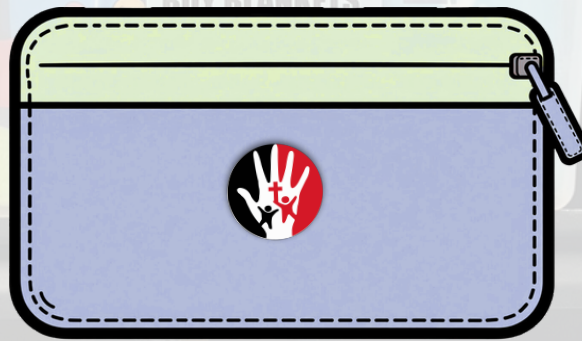

2 BIG ERASERS

PENCIL SHARPENER

Stuffed Animals
6-9

2 HIGHLIGHTERS

WHAT IS IN A PSILY
PENCIL POUCH?

2 GLUE
STICKS

PENCIL POUCH
WITH ZIPPER

SCISSORS

6 PENS

2 DRY
ERASE
MARKERS

12 PENCILS